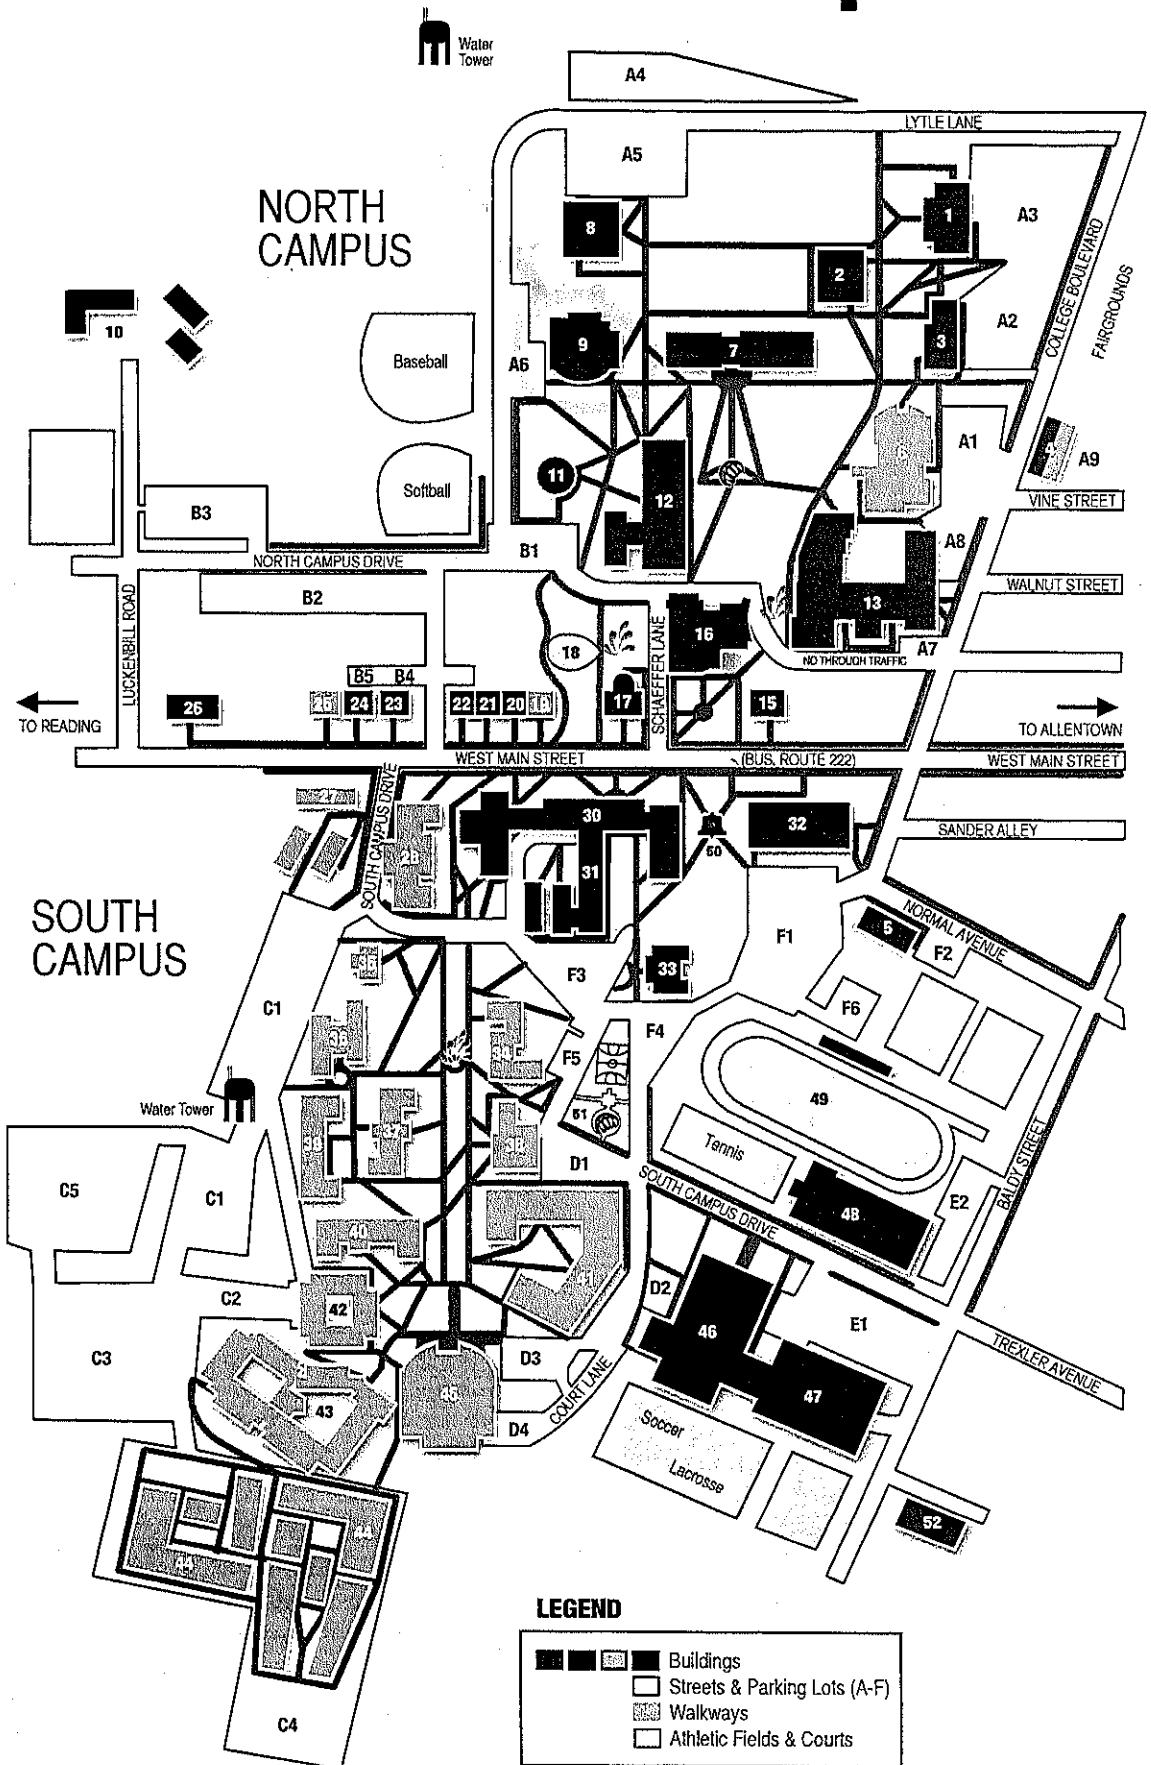

NOTICE
PUBLIC MEETING

THE BOARD OF SUPERVISORS OF MAXATAWNY TOWNSHIP has changed the location of their regularly scheduled monthly Board of Supervisors Meeting scheduled for August 9, 2017 at 7:00 P.M. prevailing time from the Municipal Building to the Kutztown University, Academic Forum Building, Classroom 102, Lytle Lane, Kutztown, Pennsylvania .

After adjournment of the regular meeting, the Board will provide an opportunity for Eastern Industries to present an overview of their proposed Amended Surface Mining Permit Application Renewal to the Pennsylvania Department of Environmental Protection. Residents and Property Owners of Maxatawny Township will then have an opportunity to provide comment to Eastern Industries on their application in the same manner as provided under the Sunshine Law. The Supervisors will not take any action. Such comment will be conducted pursuant to the Sunshine Law and shall be limited in duration to allow for comment by attending Township residents and property owners.

SOUTH CAMPUS

- Andre Reed Stadium 49
 - Football, Field Hockey, Track & Field, Press Box
- ☞ Beck Hall 34
 - Health & Wellness Center
- ☞ Berks Hall 37
- ☞ Bonner Hall 42
- ☞ College Hill Memorial Grove 50
- ☞ Deatrick Hall 38
- ☞ Dixon Hall 41
 - Marketplace
- Facilities Complex 52
- ☞ Golden Bear Plaza 51
- ☞ Golden Bear Village South 44
- ☞ Golden Bear Village West 27
- ☞ Johnson Hall 40
- Kemp Building 5
- Keystone Hall 46
- ☞ Lehigh Hall 39
- ☞ Multicultural Center 35
- Old Main 30
 - Georgian Room of Old Main
- O'Pake Fieldhouse 47
- ☞ Risley Hall 33
- ☞ Rothermel Hall 28
- ☞ Schuylkill Hall 36
- ☞ South Dining Hall 45
- Stratton Admin. Center 32
- Student Recreation Center 48
- ☞ University Place 43